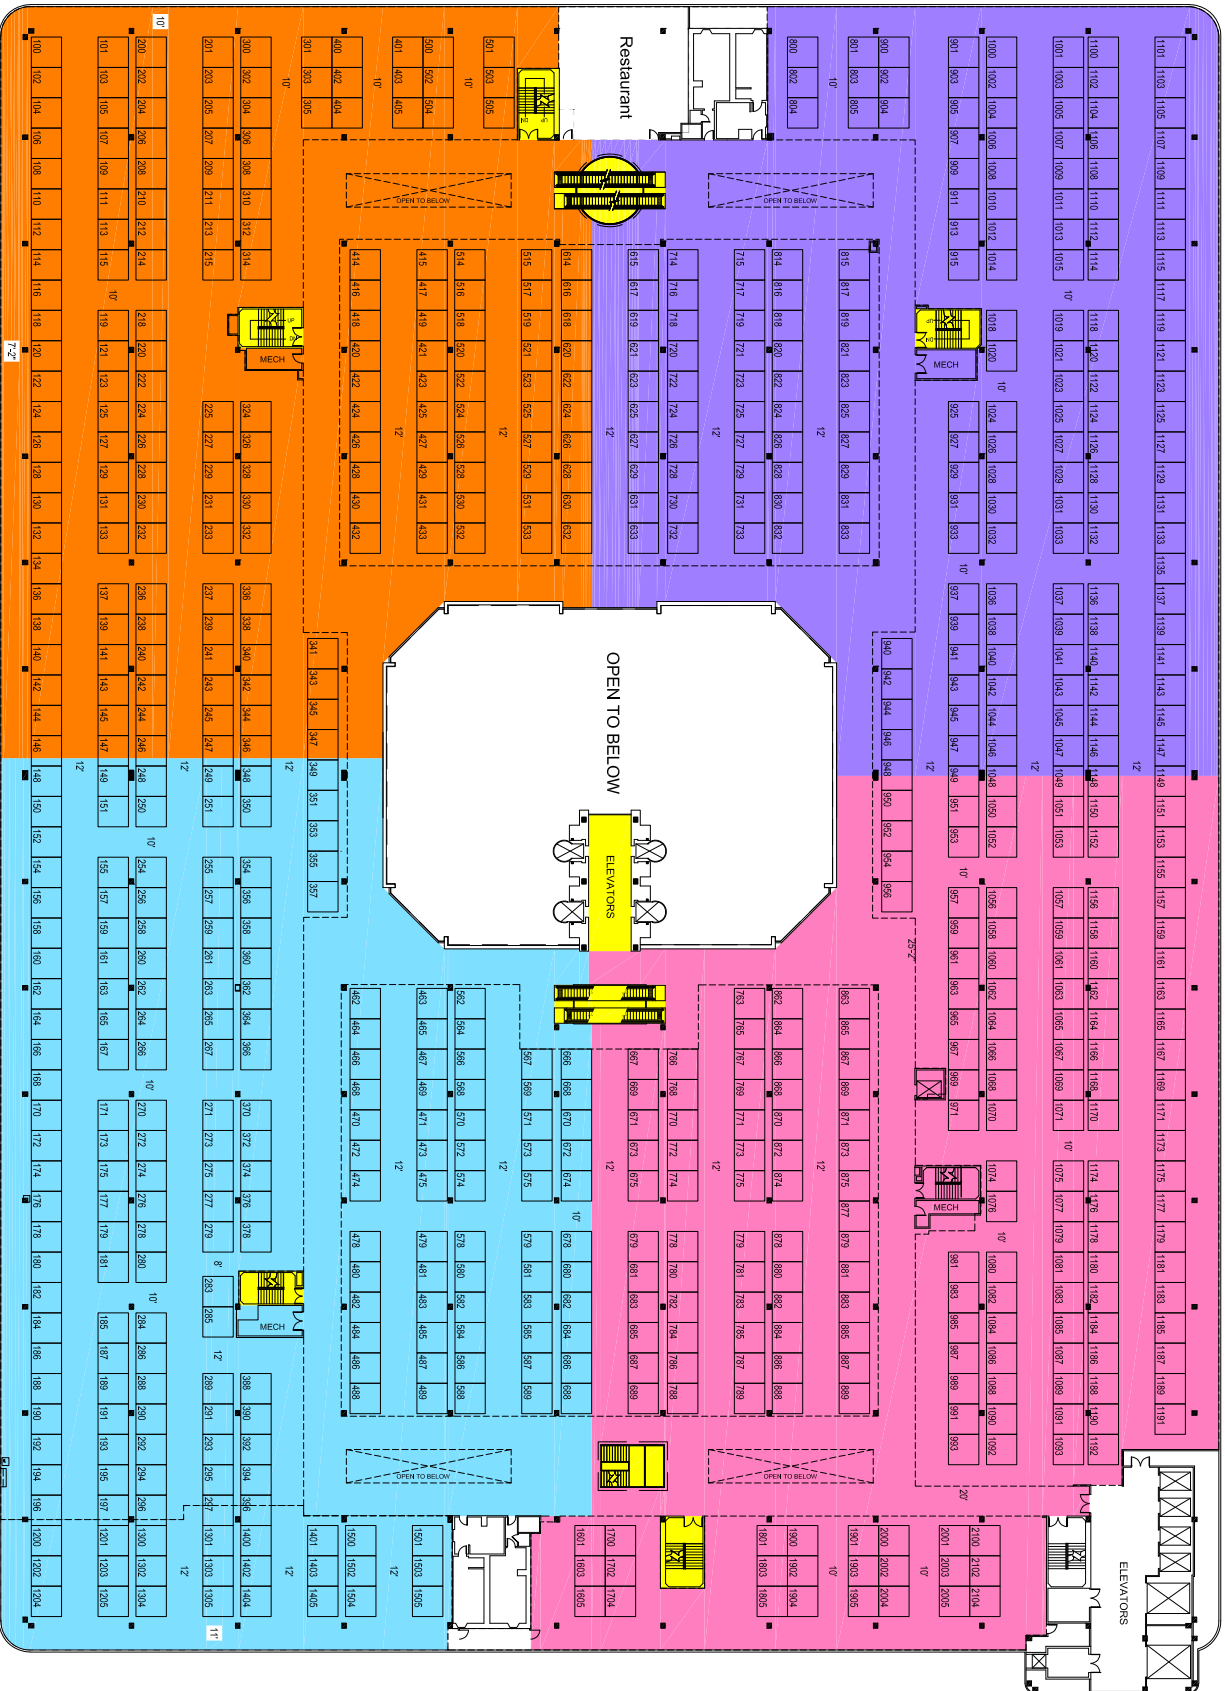

**Color Sections**

- Section 1 (Orange)
- Section 2 (Purple)
- Section 3 (Light Blue)
- Section 4 (Pink)

Inventory as of 10/01/2019

Dimension	Size	Qty	SqFt
10x10'	100	738	73,800
<b>Totals:</b>	<b>738</b>	<b>73,800</b>	

**WESA**  
 January 14-17, 2021  
 Dallas Market Center - 11th Floor  
 2050 Stemmons Fwy, Dallas, TX 75207